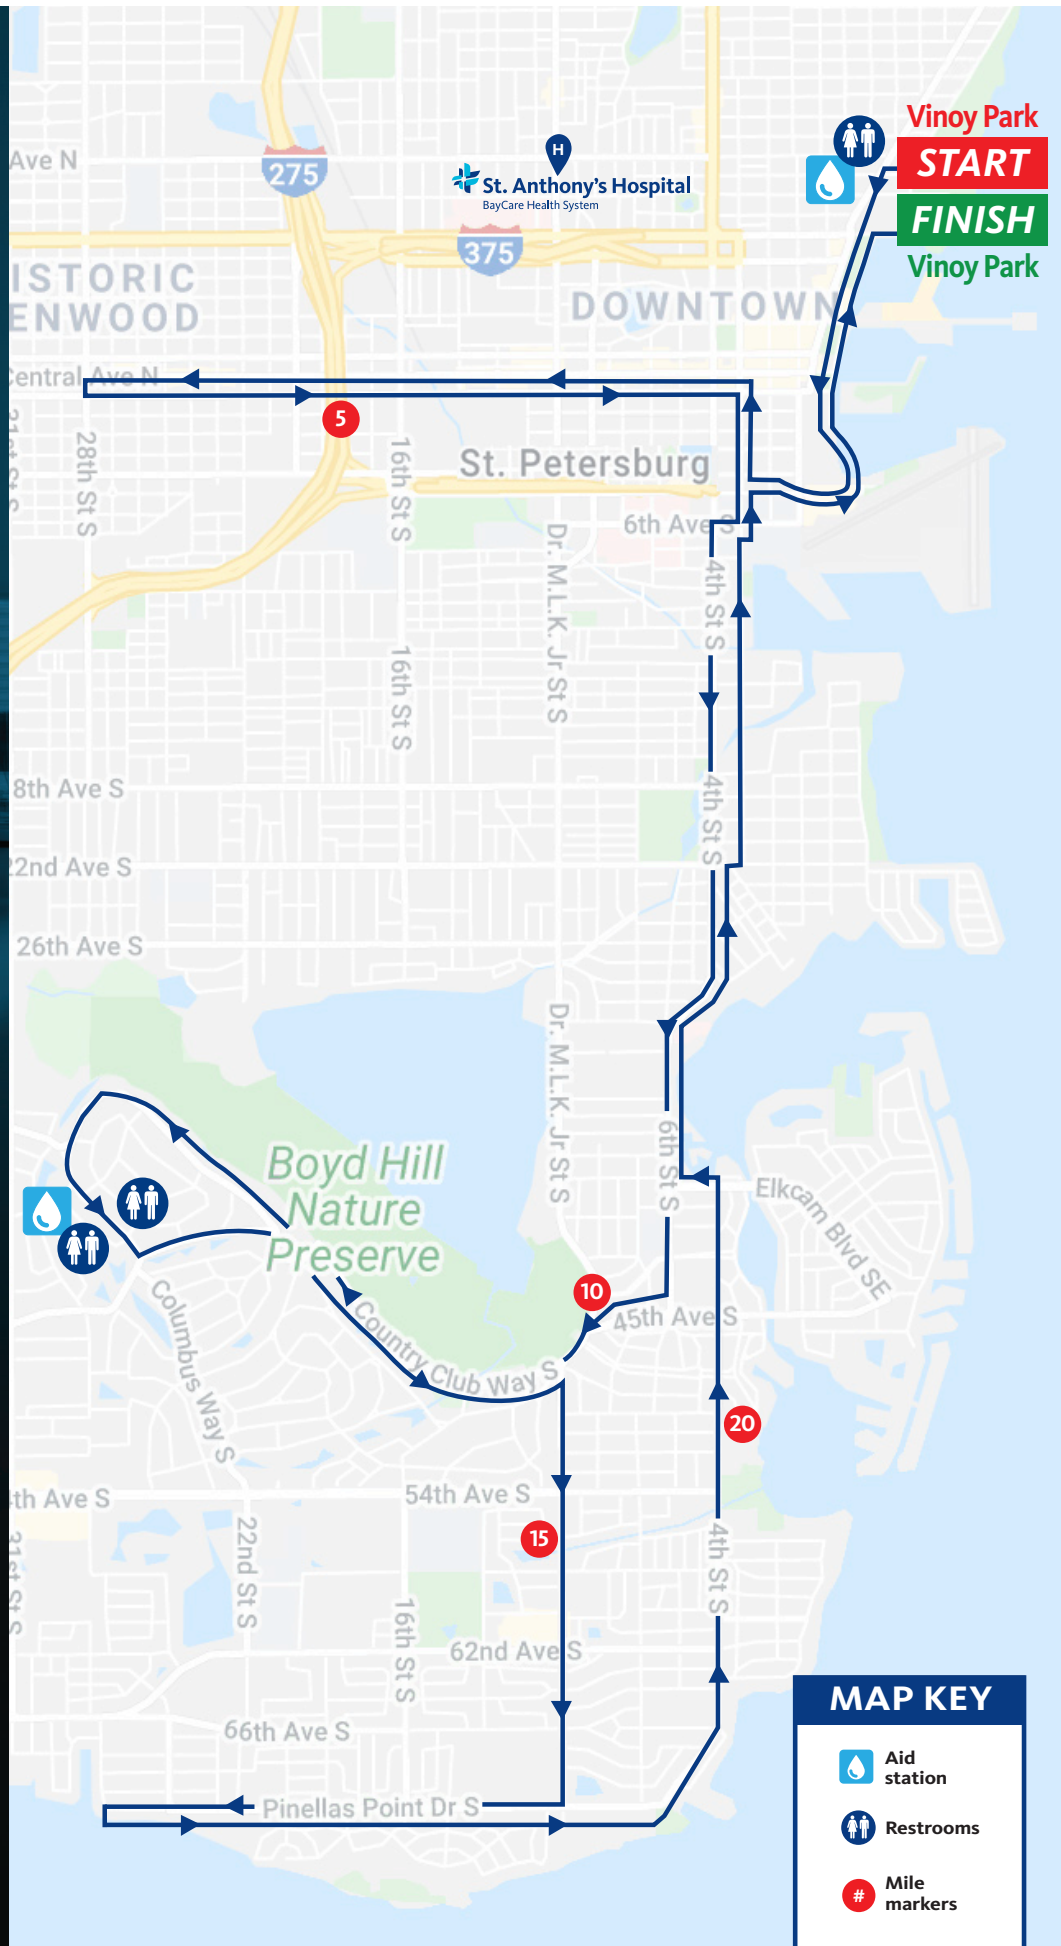

OLYMPIC BIKE COURSE

WHERE THE
WORLD'S
BEST
COME TO
RACE

ST. PETERSBURG, FLORIDA

SATriathlon.com

OLYMPIC BIKE COURSE

40K

ST. PETERSBURG, FLORIDA

TURN BY TURN DIRECTIONS

START: BIKE MOUNT

- Turn left onto Bayshore Dr NE
- Turn right onto 1st St S
- Turn left onto 1st Ave S
- Head west on 1st Ave S toward 2nd St S
- Head west on 1st Ave S toward 16th St S
- Turn around at 28th St. S
- Turn right onto 1st St S
- Turn right on 6th Ave S
- Turn left onto 4th St S
- Turn right onto 45th Ave S
- Turn left on 9th St S/Dr. M.L.K. Jr St S
- Turn left onto Alcazar Way S
- Turn right onto Fairway Ave S
- Turn right to stay on Fairway Ave S
- Turn left onto Green Way S
- Turn right onto Fairway Ave S
- Turn left to stay on Fairway Ave S
- Turn left onto Alcazar Way S
- Turn right onto Country Club Way S
- Turn right onto 9th St S/Dr. M.L.K. Jr St S
- Turn right onto Pinellas Point Dr S
- Turn around at 70th St S and Pinellas Point Dr S
- Turn left onto 39th Ave S
- Turn right onto 6th St S
- Turn right onto 22nd Ave S
- Turn left onto 3rd St S
- Turn right onto 5th Ave SE/Dali Blvd
- Turn right onto 5th Ave NE

END: BIKE DISMOUNT